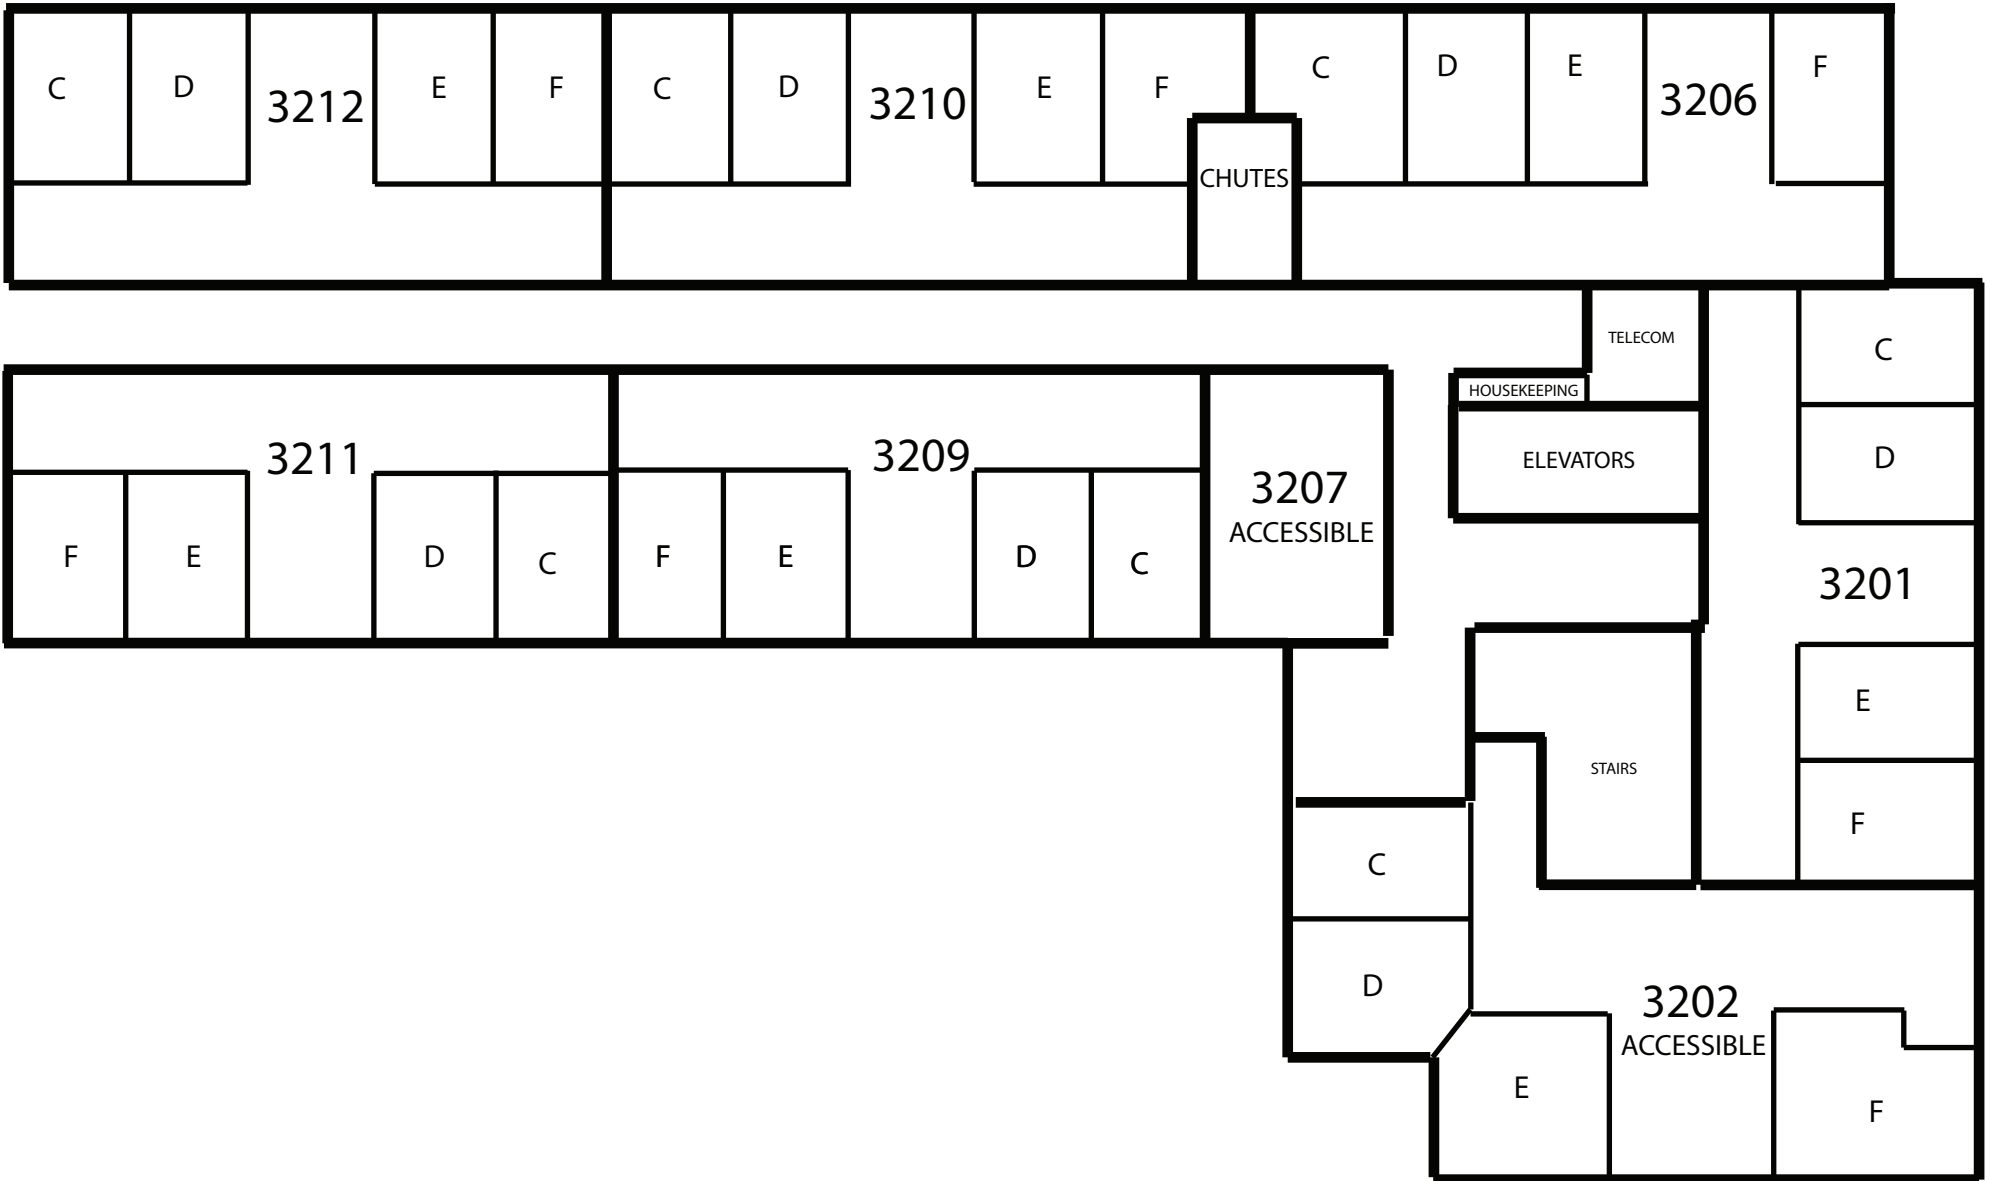

3123

STAIRS

3119

← RIVER

JOHN AND NANCY O'SHEA HALL FLOOR 1 WEST

NOT TO SCALE

FONTAINE

Lavelle Hall

JOHN AND NANCY O'SHEA HALL FLOOR 2 EAST
NOT TO SCALE

FONTAINE

Lavelle Hall

← RIVER

JOHN AND NANCY O'SHEA HALL FLOOR 2 WEST

NOT TO SCALE

FONTAINE

Lavelle Hall

JOHN AND NANCY O'SHEA HALL FLOOR 3 EAST

NOT TO SCALE

FONTAINE

Lavelle Hall

LOUNGE

3318

3314

3317