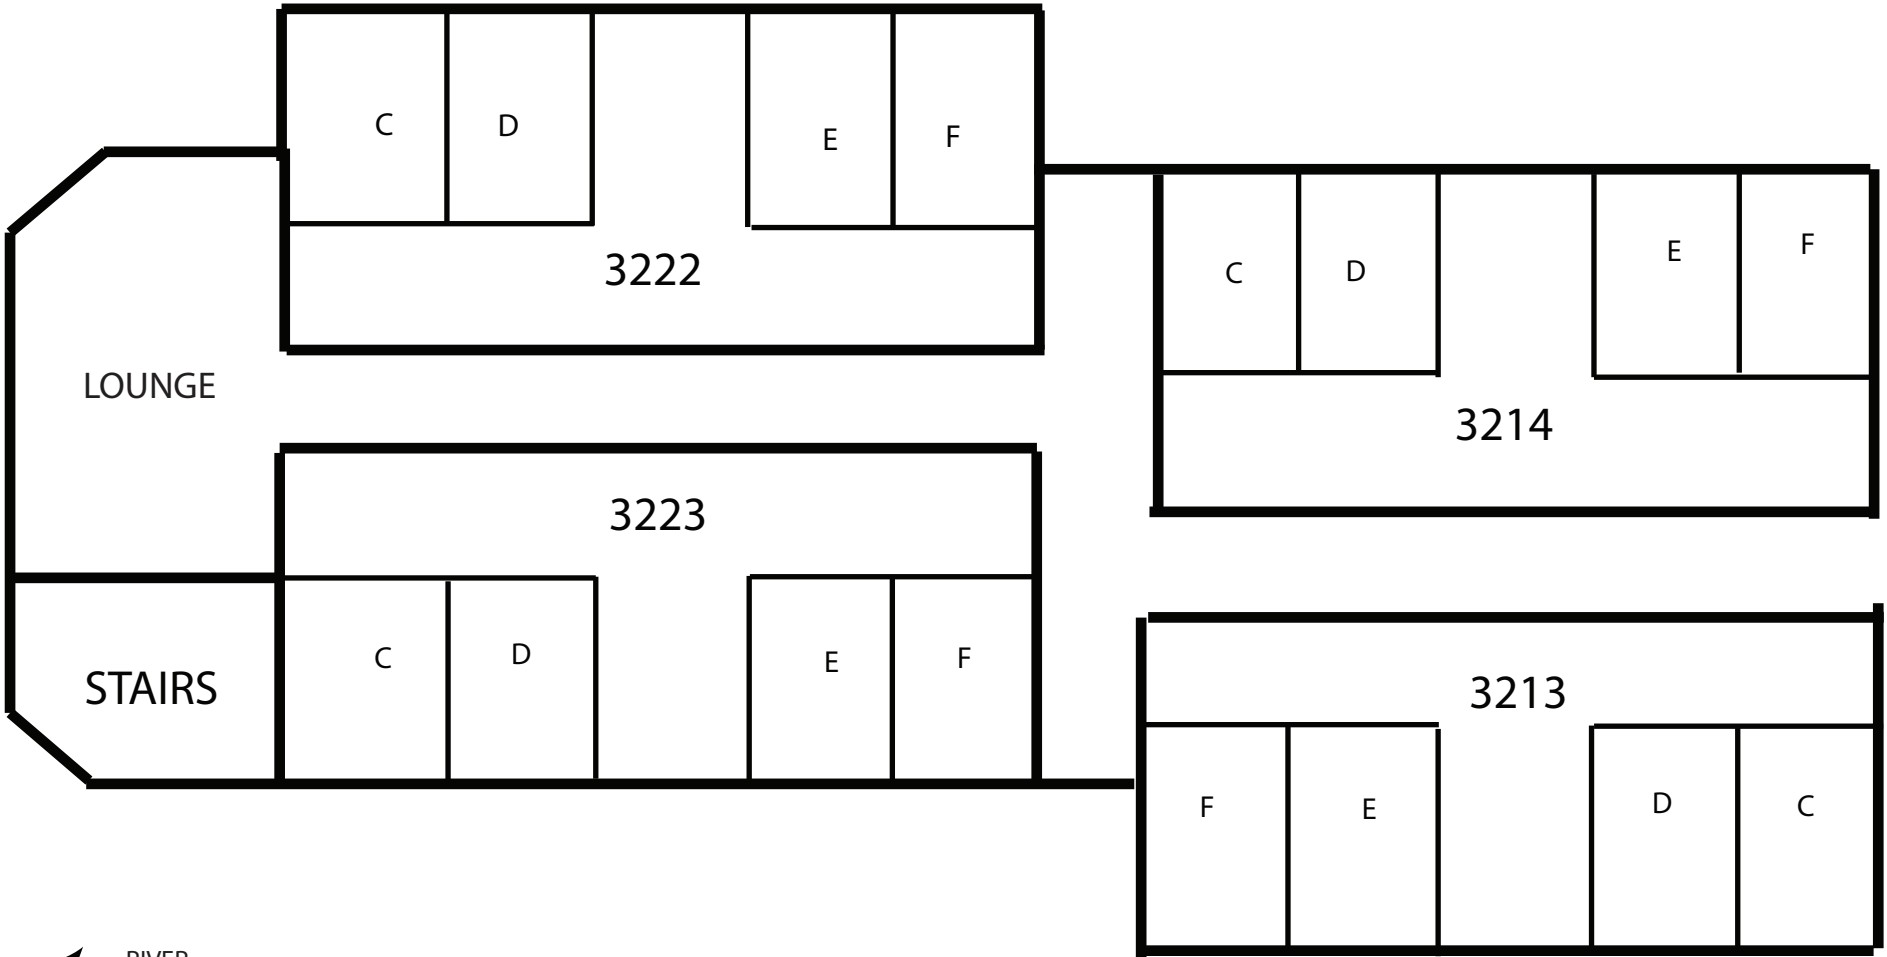

Lavelle Hall

JOHN AND NANCY O'SHEA HALL FLOOR 1 EAST

NOT TO SCALE

FONTAINE

Lavelle Hall

MECHANICAL ROOM

3122

3118

3123

STAIRS

3119

← RIVER

JOHN AND NANCY O'SHEA HALL FLOOR 1 WEST

NOT TO SCALE

FONTAINE

Lavelle Hall

JOHN AND NANCY O'SHEA HALL FLOOR 2 EAST
NOT TO SCALE

FONTAINE

Lavelle Hall

← RIVER

JOHN AND NANCY O'SHEA HALL FLOOR 2 WEST

NOT TO SCALE

FONTAINE

Lavelle Hall

JOHN AND NANCY O'SHEA HALL FLOOR 3 EAST

NOT TO SCALE

FONTAINE

Lavelle Hall

LOUNGE

3318

3314

3317