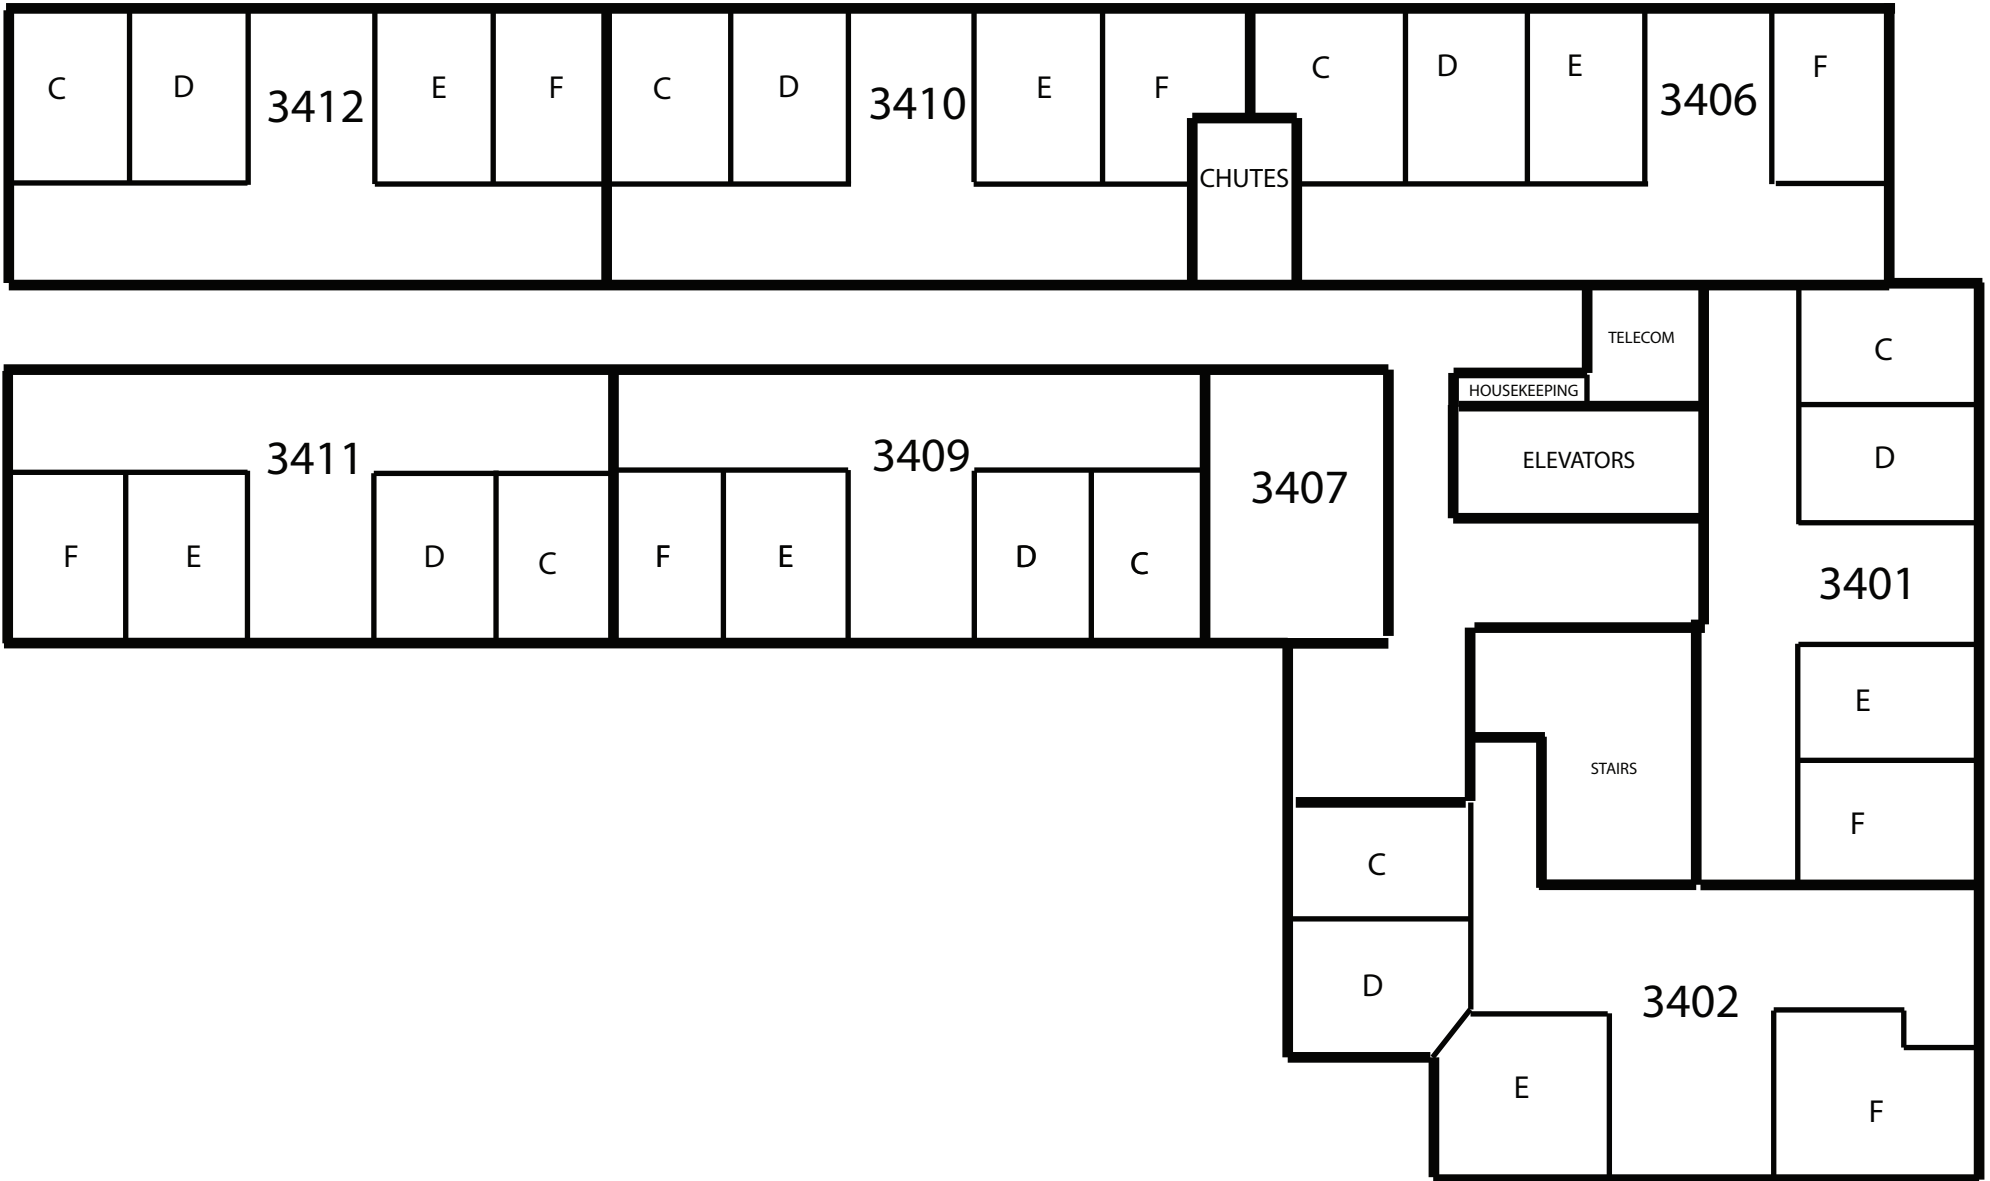

STAIRS

3313

← RIVER

JOHN AND NANCY O'SHEA HALL FLOOR 3 WEST

NOT TO SCALE

FONTAINE

Lavelle Hall

JOHN AND NANCY O'SHEA HALL FLOOR 4 EAST
NOT TO SCALE

FONTAINE

Lavelle Hall

LOUNGE

3418

3414

3417

STAIRS

3413