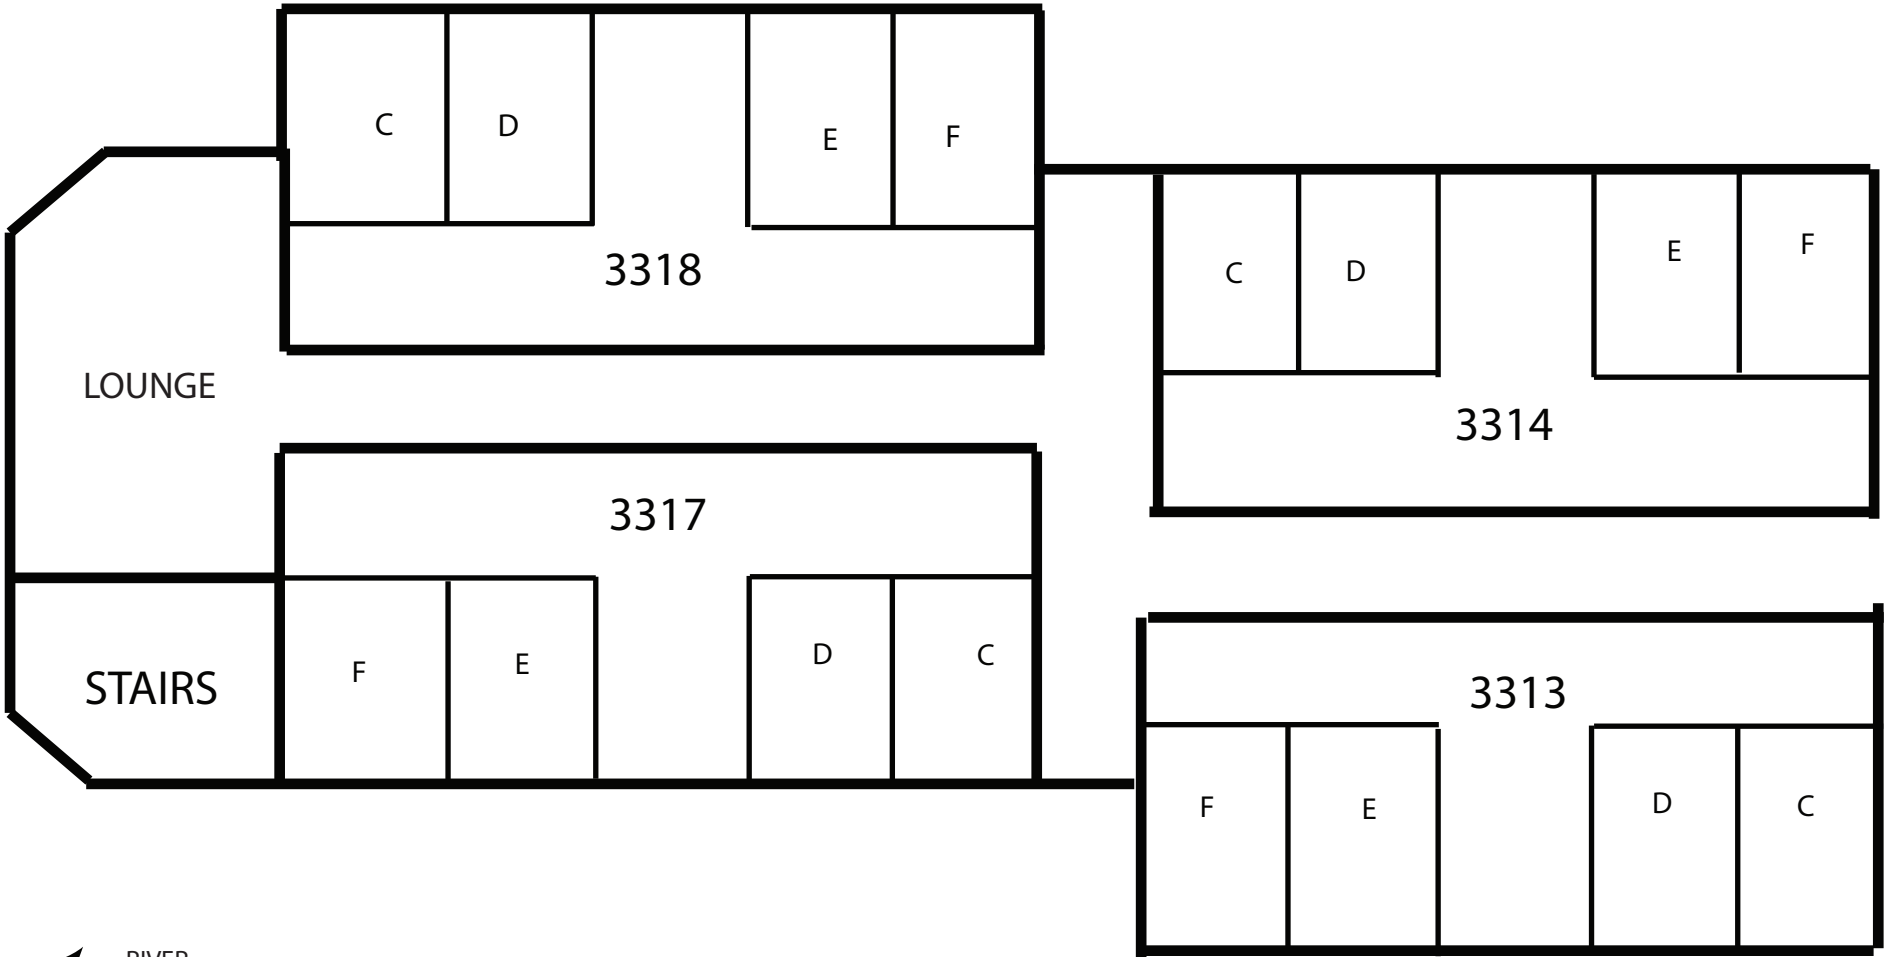

3123

STAIRS

3119

← RIVER

JOHN AND NANCY O'SHEA HALL FLOOR 1 WEST

NOT TO SCALE

FONTAINE

Lavelle Hall

JOHN AND NANCY O'SHEA HALL FLOOR 2 EAST
NOT TO SCALE

FONTAINE

Lavelle Hall

← RIVER

JOHN AND NANCY O'SHEA HALL FLOOR 2 WEST

NOT TO SCALE

FONTAINE

Lavelle Hall

JOHN AND NANCY O'SHEA HALL FLOOR 3 EAST

NOT TO SCALE

FONTAINE

Lavelle Hall

LOUNGE

3318

3314

3317

STAIRS

3313

← RIVER

JOHN AND NANCY O'SHEA HALL FLOOR 3 WEST

NOT TO SCALE

FONTAINE

Lavelle Hall

JOHN AND NANCY O'SHEA HALL FLOOR 4 EAST
NOT TO SCALE