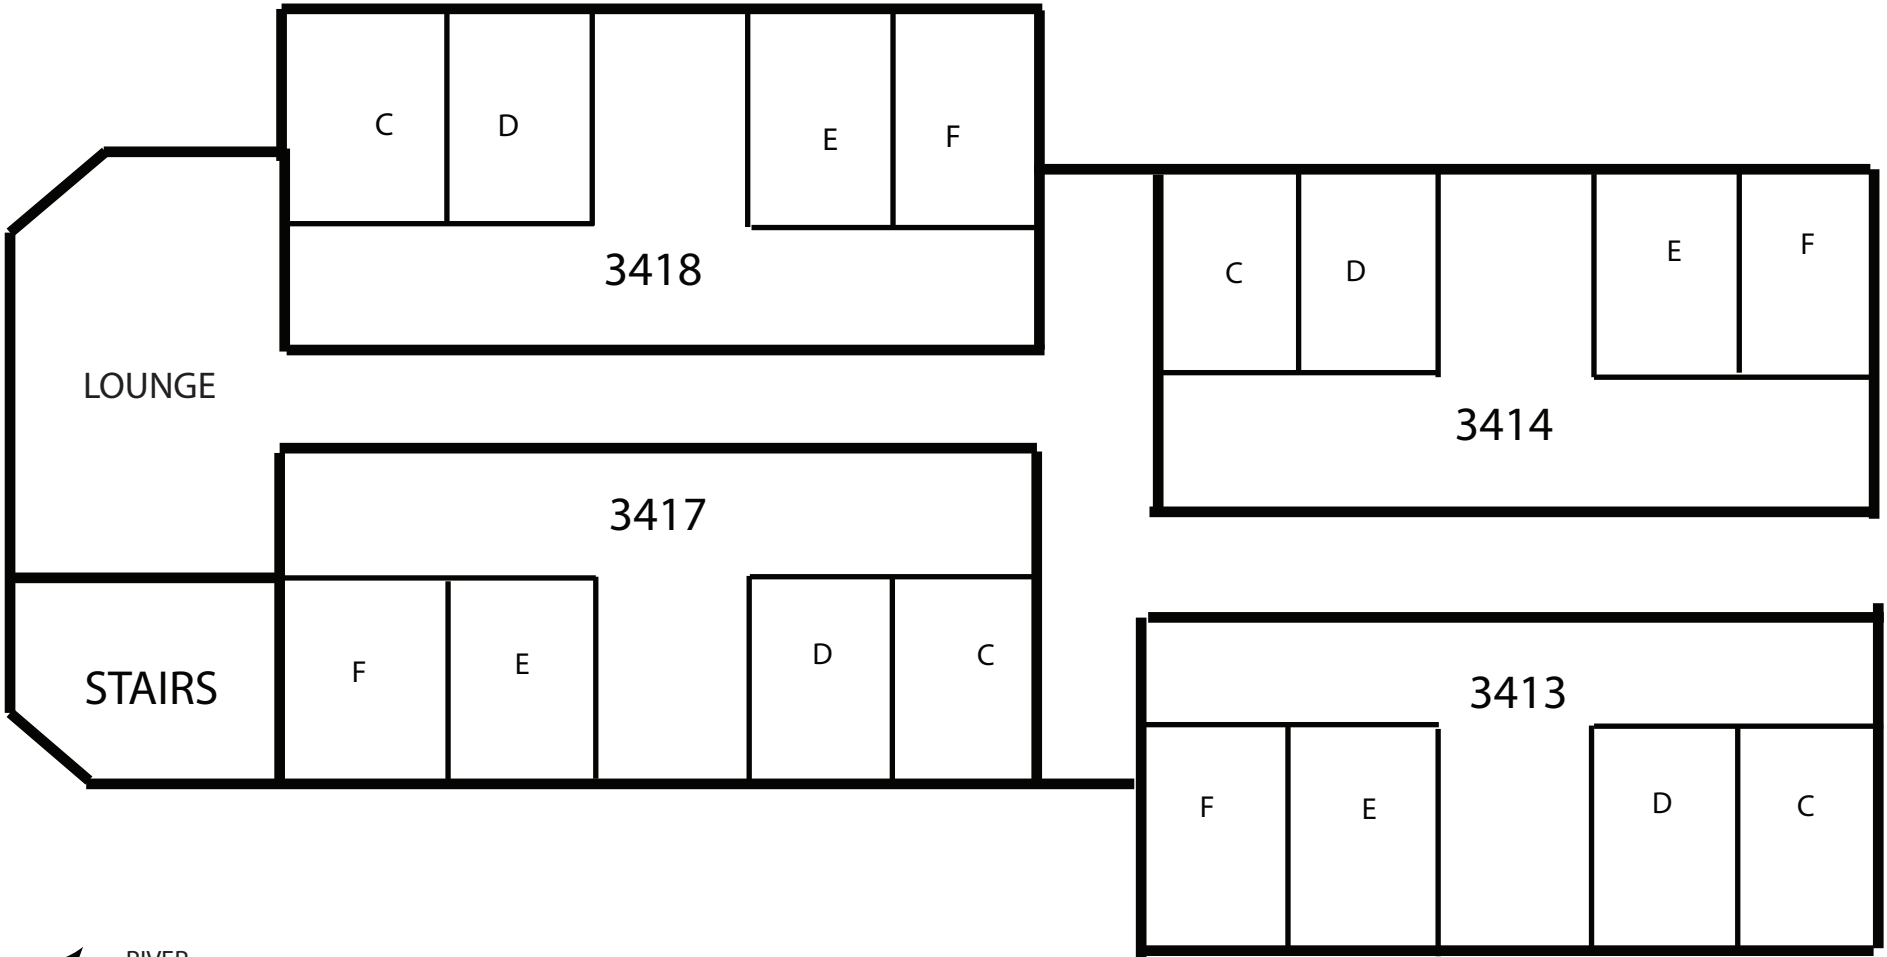

JOHN AND NANCY O'SHEA HALL FLOOR 2 EAST
NOT TO SCALE

FONTAINE

Lavelle Hall

← RIVER

JOHN AND NANCY O'SHEA HALL FLOOR 2 WEST

NOT TO SCALE

FONTAINE

Lavelle Hall

JOHN AND NANCY O'SHEA HALL FLOOR 3 EAST

NOT TO SCALE

FONTAINE

Lavelle Hall

LOUNGE

3318

3314

3317

STAIRS

3313

← RIVER

JOHN AND NANCY O'SHEA HALL FLOOR 3 WEST

NOT TO SCALE

FONTAINE

Lavelle Hall

JOHN AND NANCY O'SHEA HALL FLOOR 4 EAST
NOT TO SCALE

FONTAINE

Lavelle Hall

LOUNGE

3418

3414

3417

STAIRS

3413