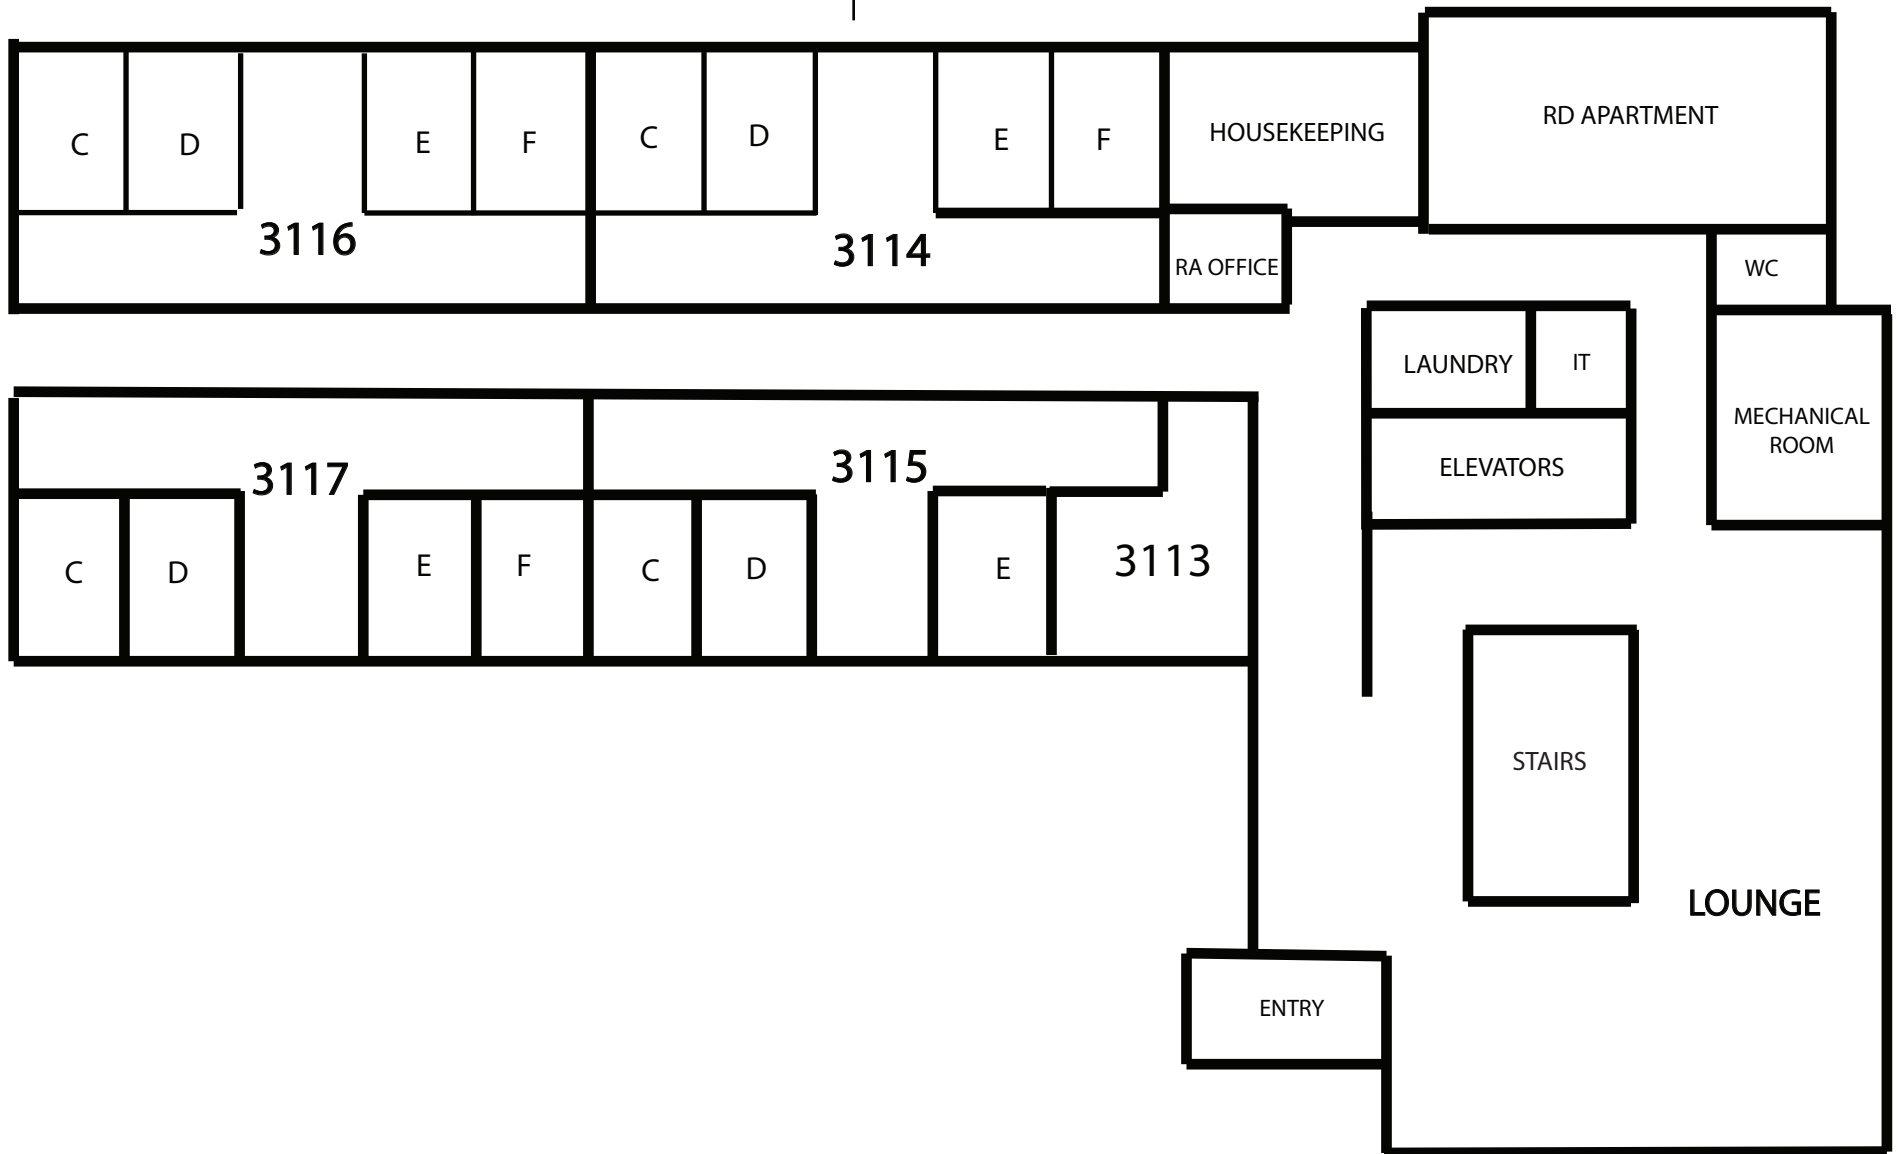

Lavelle Hall

JOHN AND NANCY O'SHEA HALL FLOOR 1 EAST

NOT TO SCALE

FONTAINE

Lavelle Hall

MECHANICAL ROOM

3122

3118

3123

STAIRS

3119

← RIVER

JOHN AND NANCY O'SHEA HALL FLOOR 1 WEST

NOT TO SCALE

FONTAINE

Lavelle Hall

JOHN AND NANCY O'SHEA HALL FLOOR 3 EAST

NOT TO SCALE

FONTAINE

Lavelle Hall

LOUNGE

3318

3314

3317