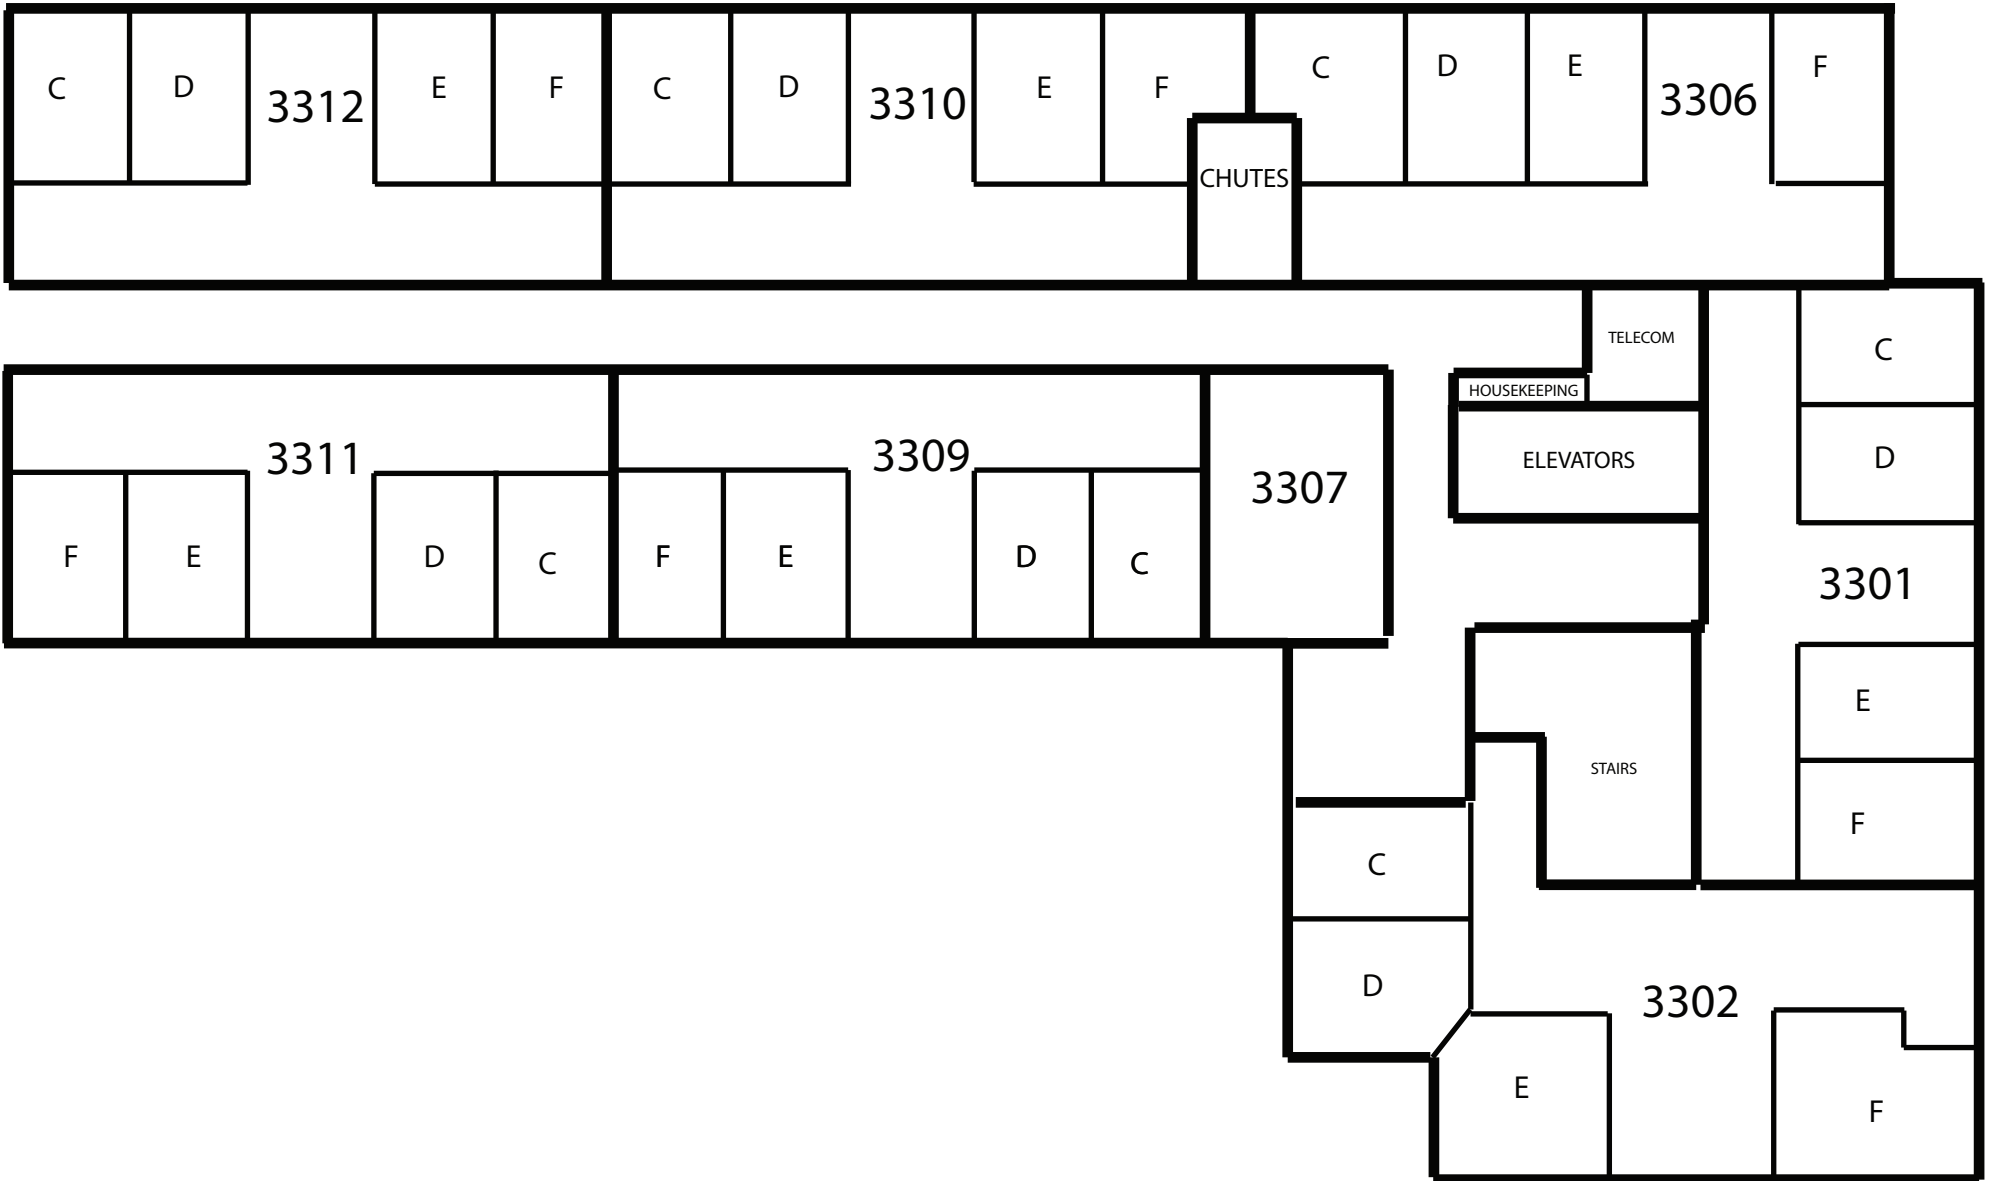

JOHN AND NANCY O'SHEA HALL FLOOR 2 EAST
NOT TO SCALE

FONTAINE

Lavelle Hall

← RIVER

JOHN AND NANCY O'SHEA HALL FLOOR 2 WEST

NOT TO SCALE

FONTAINE

Lavelle Hall

JOHN AND NANCY O'SHEA HALL FLOOR 3 EAST

NOT TO SCALE

FONTAINE

Lavelle Hall

LOUNGE

3318

3314

3317