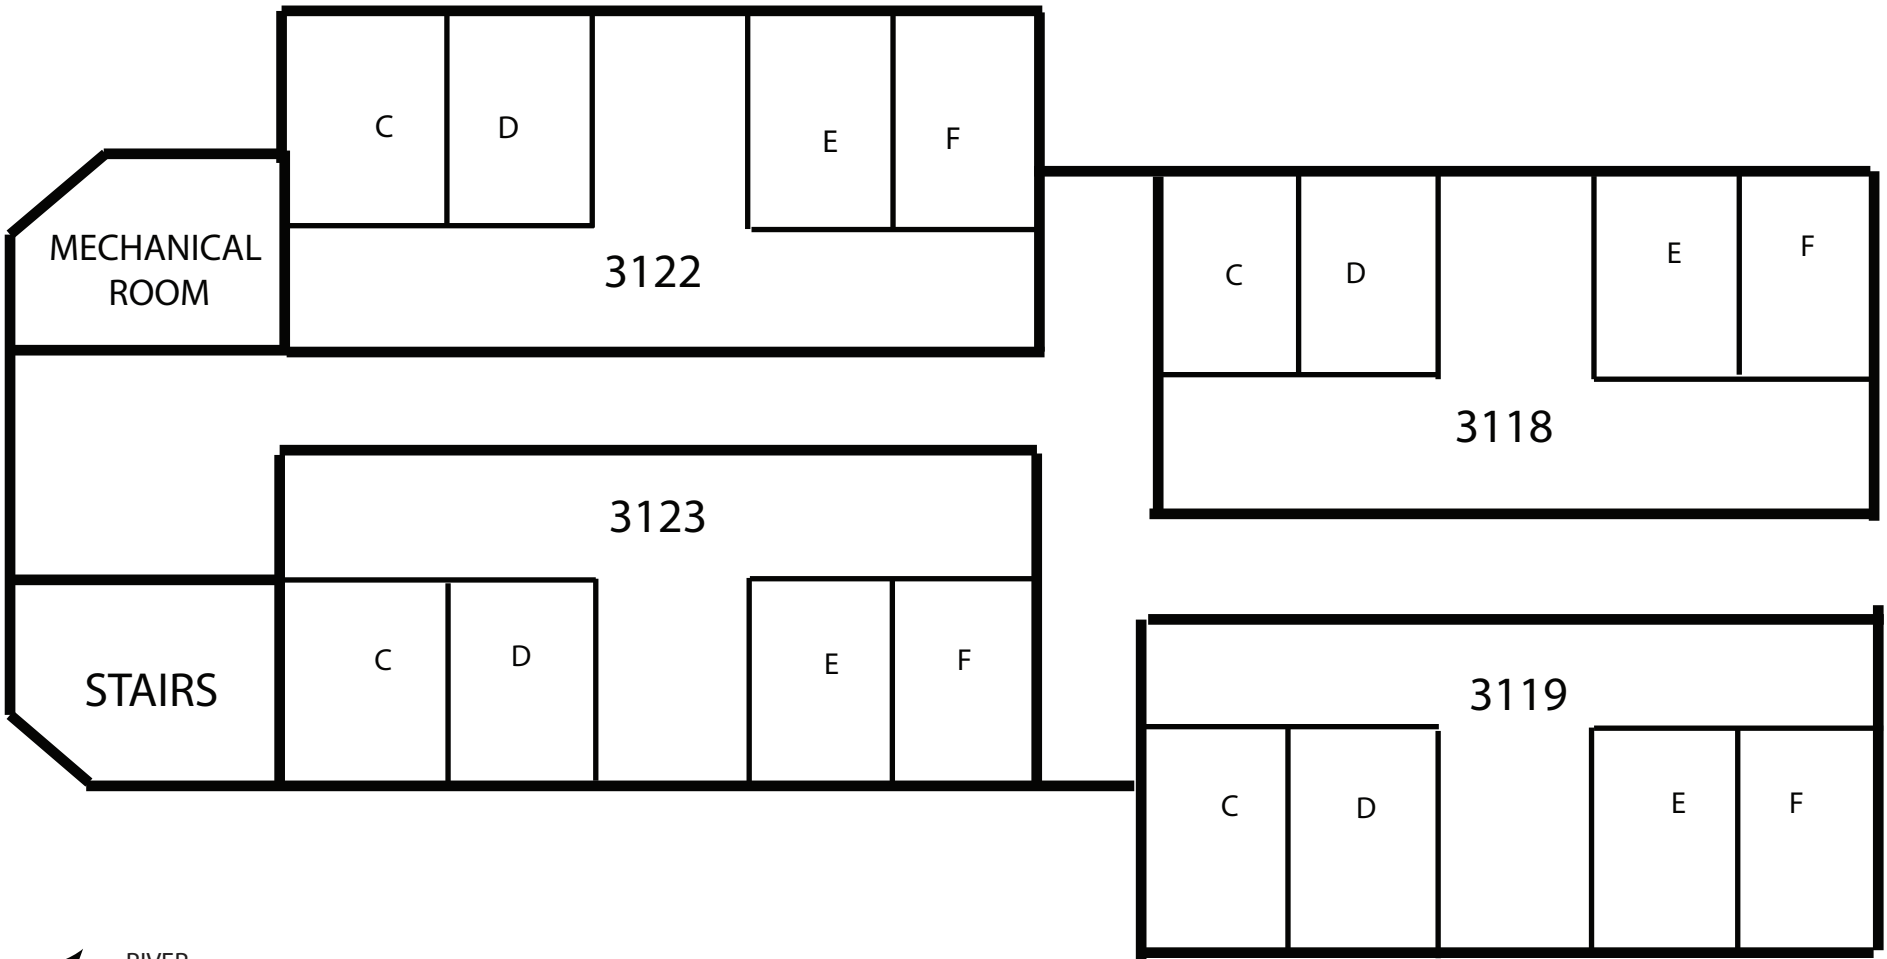

Lavelle Hall

JOHN AND NANCY O'SHEA HALL FLOOR 1 EAST

NOT TO SCALE

FONTAINE

Lavelle Hall

MECHANICAL ROOM

3122

3118

3123

STAIRS

3119

← RIVER

JOHN AND NANCY O'SHEA HALL FLOOR 1 WEST

NOT TO SCALE

FONTAINE

Lavelle Hall

JOHN AND NANCY O'SHEA HALL FLOOR 2 EAST
NOT TO SCALE

FONTAINE

Lavelle Hall

← RIVER

JOHN AND NANCY O'SHEA HALL FLOOR 2 WEST

NOT TO SCALE

FONTAINE

Lavelle Hall

JOHN AND NANCY O'SHEA HALL FLOOR 3 EAST

NOT TO SCALE

FONTAINE

Lavelle Hall

LOUNGE

3318

3314

3317