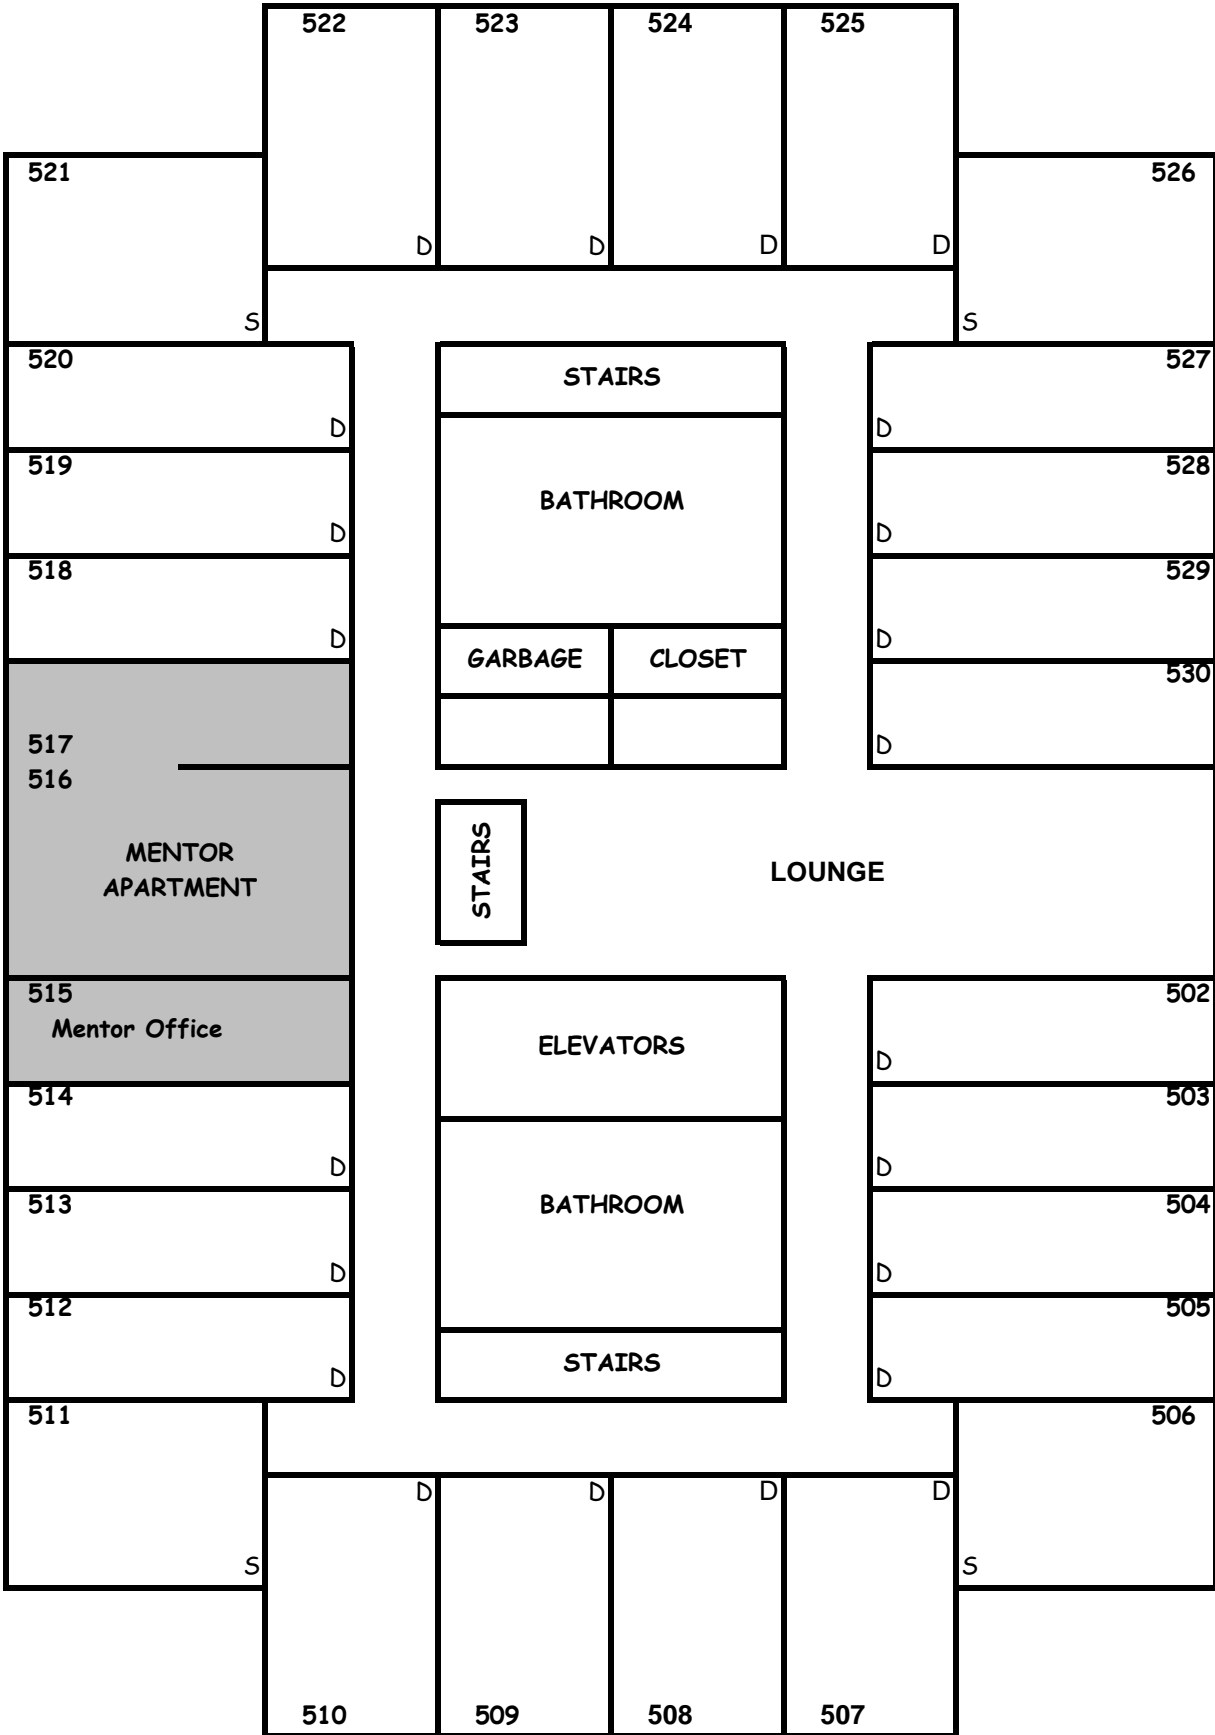

5th Floor Champagnat

(<-- LEO)

(RIVER)

(MIDRISE -->)