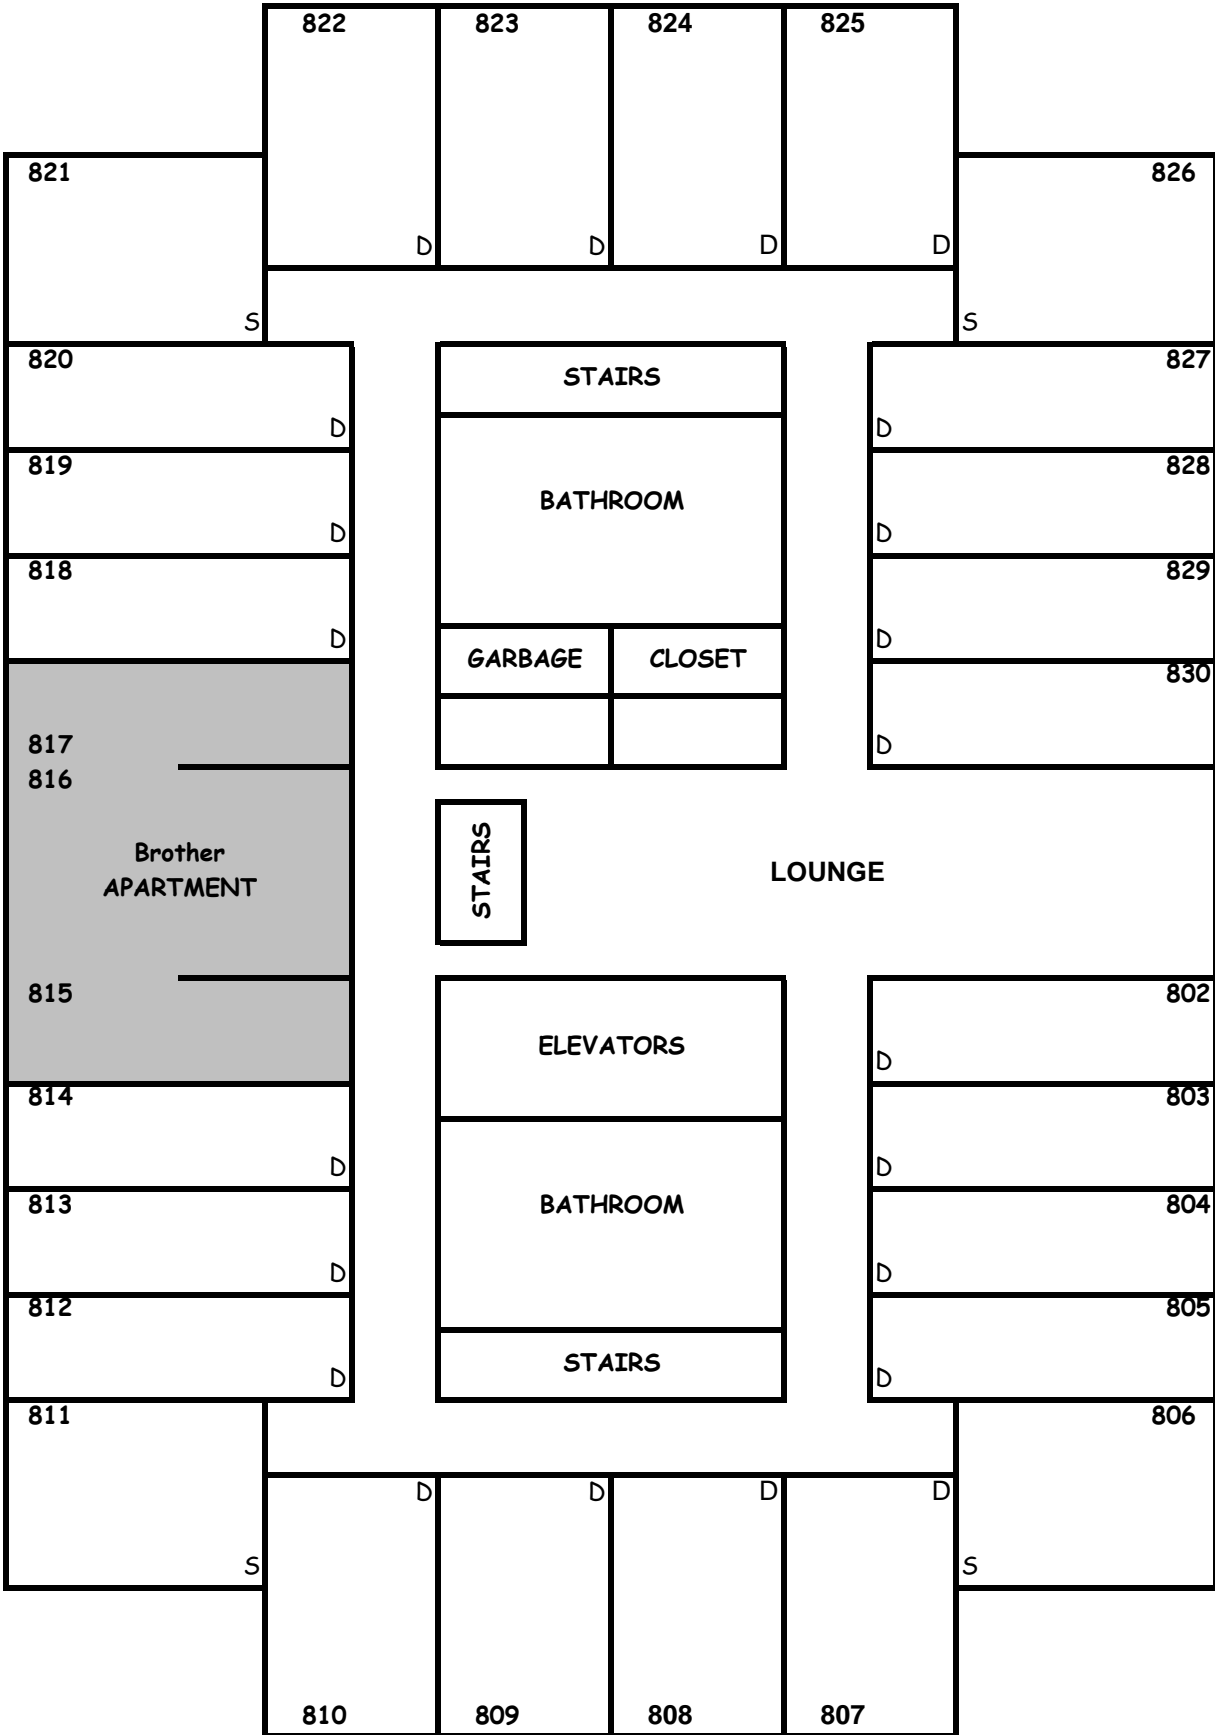

8th Floor Champagnat

(<-- LEO)

(RIVER)

(MIDRISE -->)