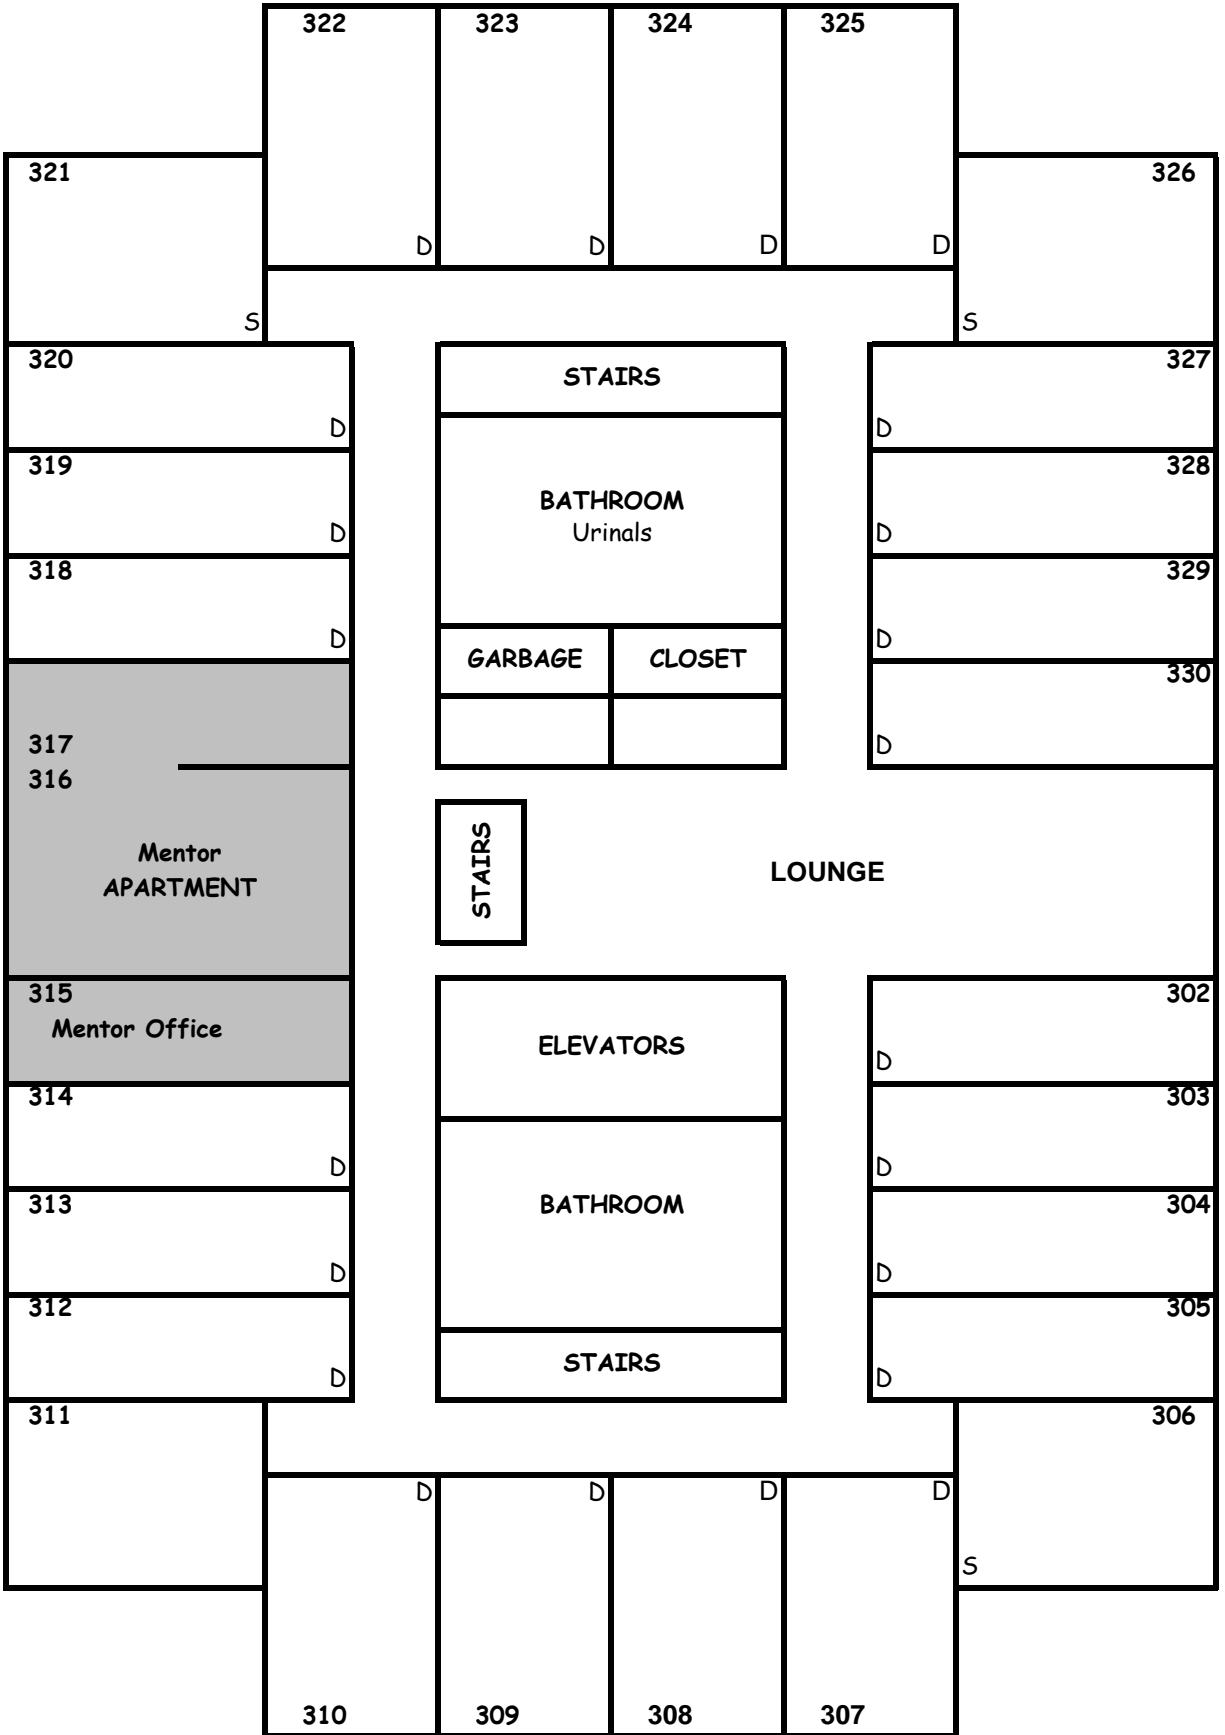

3rd Floor Champagnat

(<-- LEO)

(RIVER)

(MIDRISE -->)