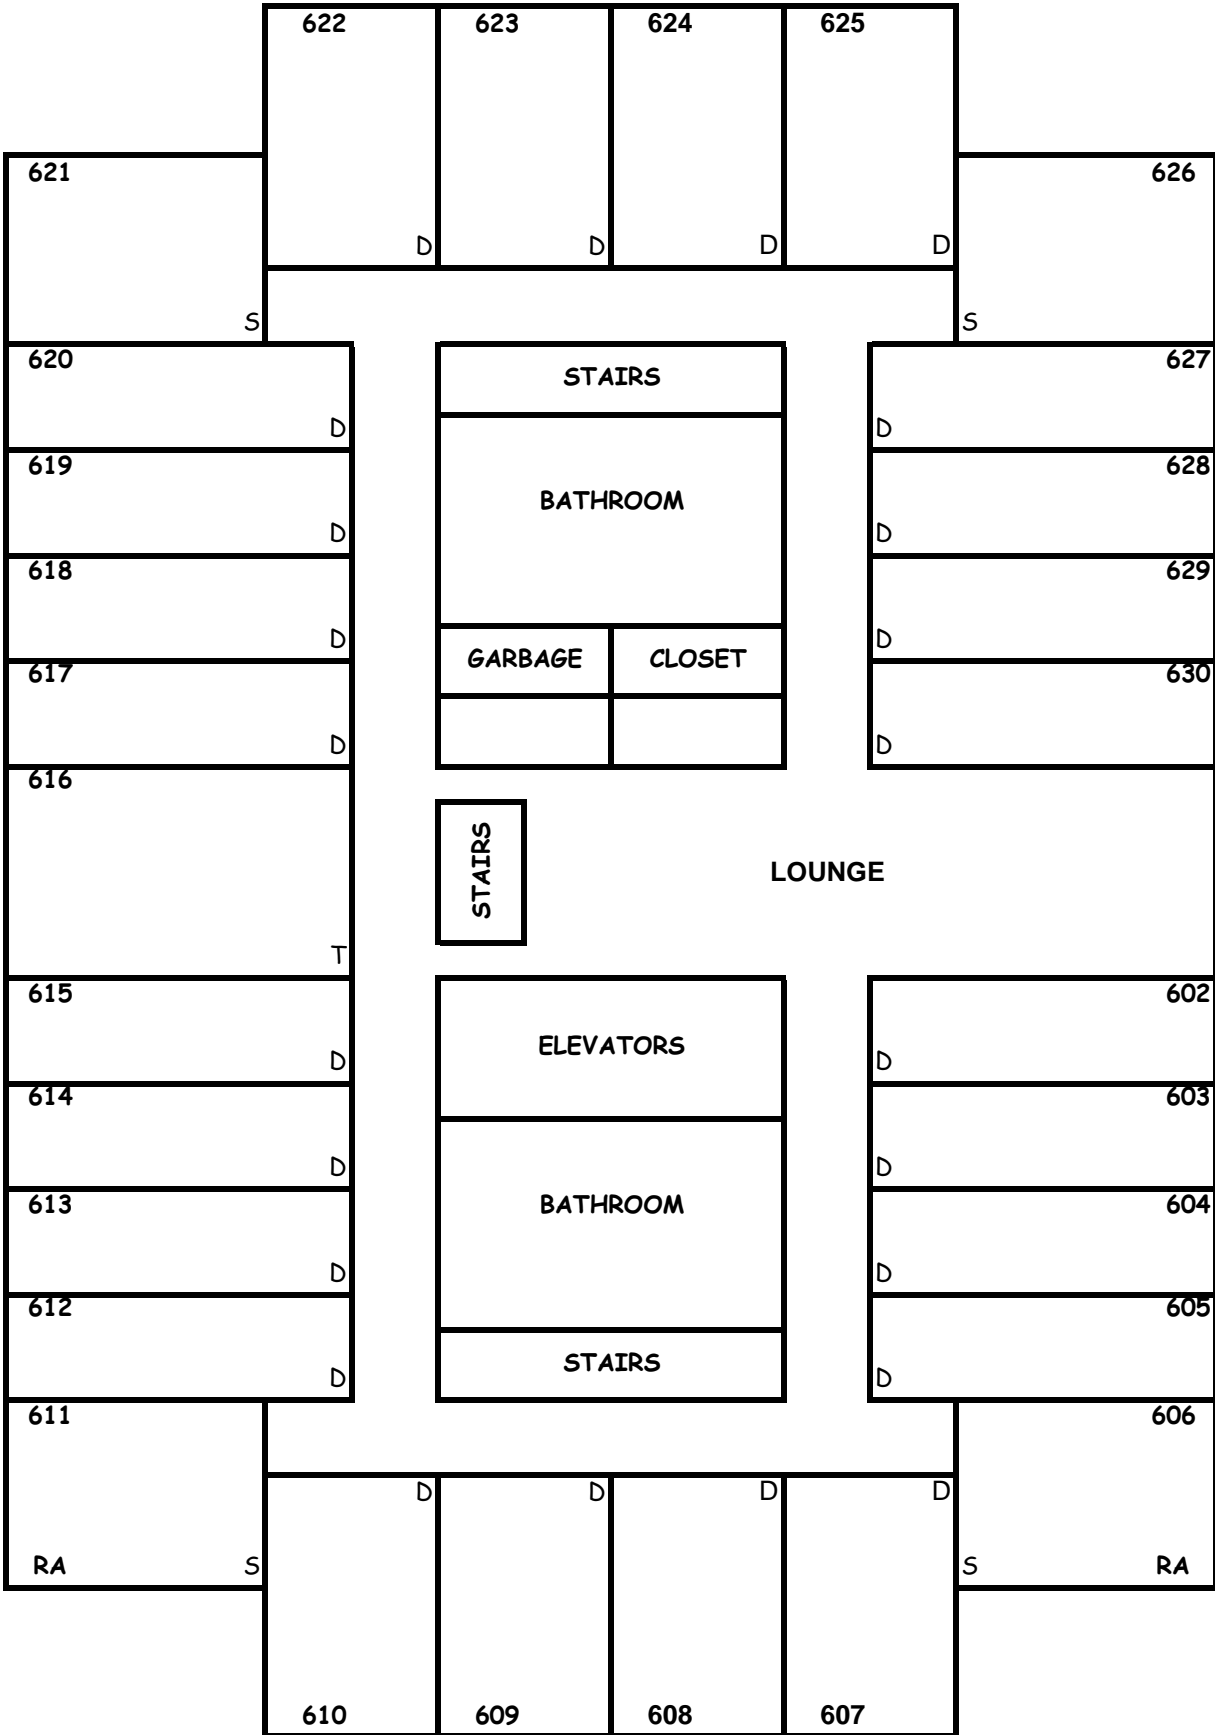

6th Floor Champagnat

(<-- LEO)

(RIVER)

(MIDRISE -->)