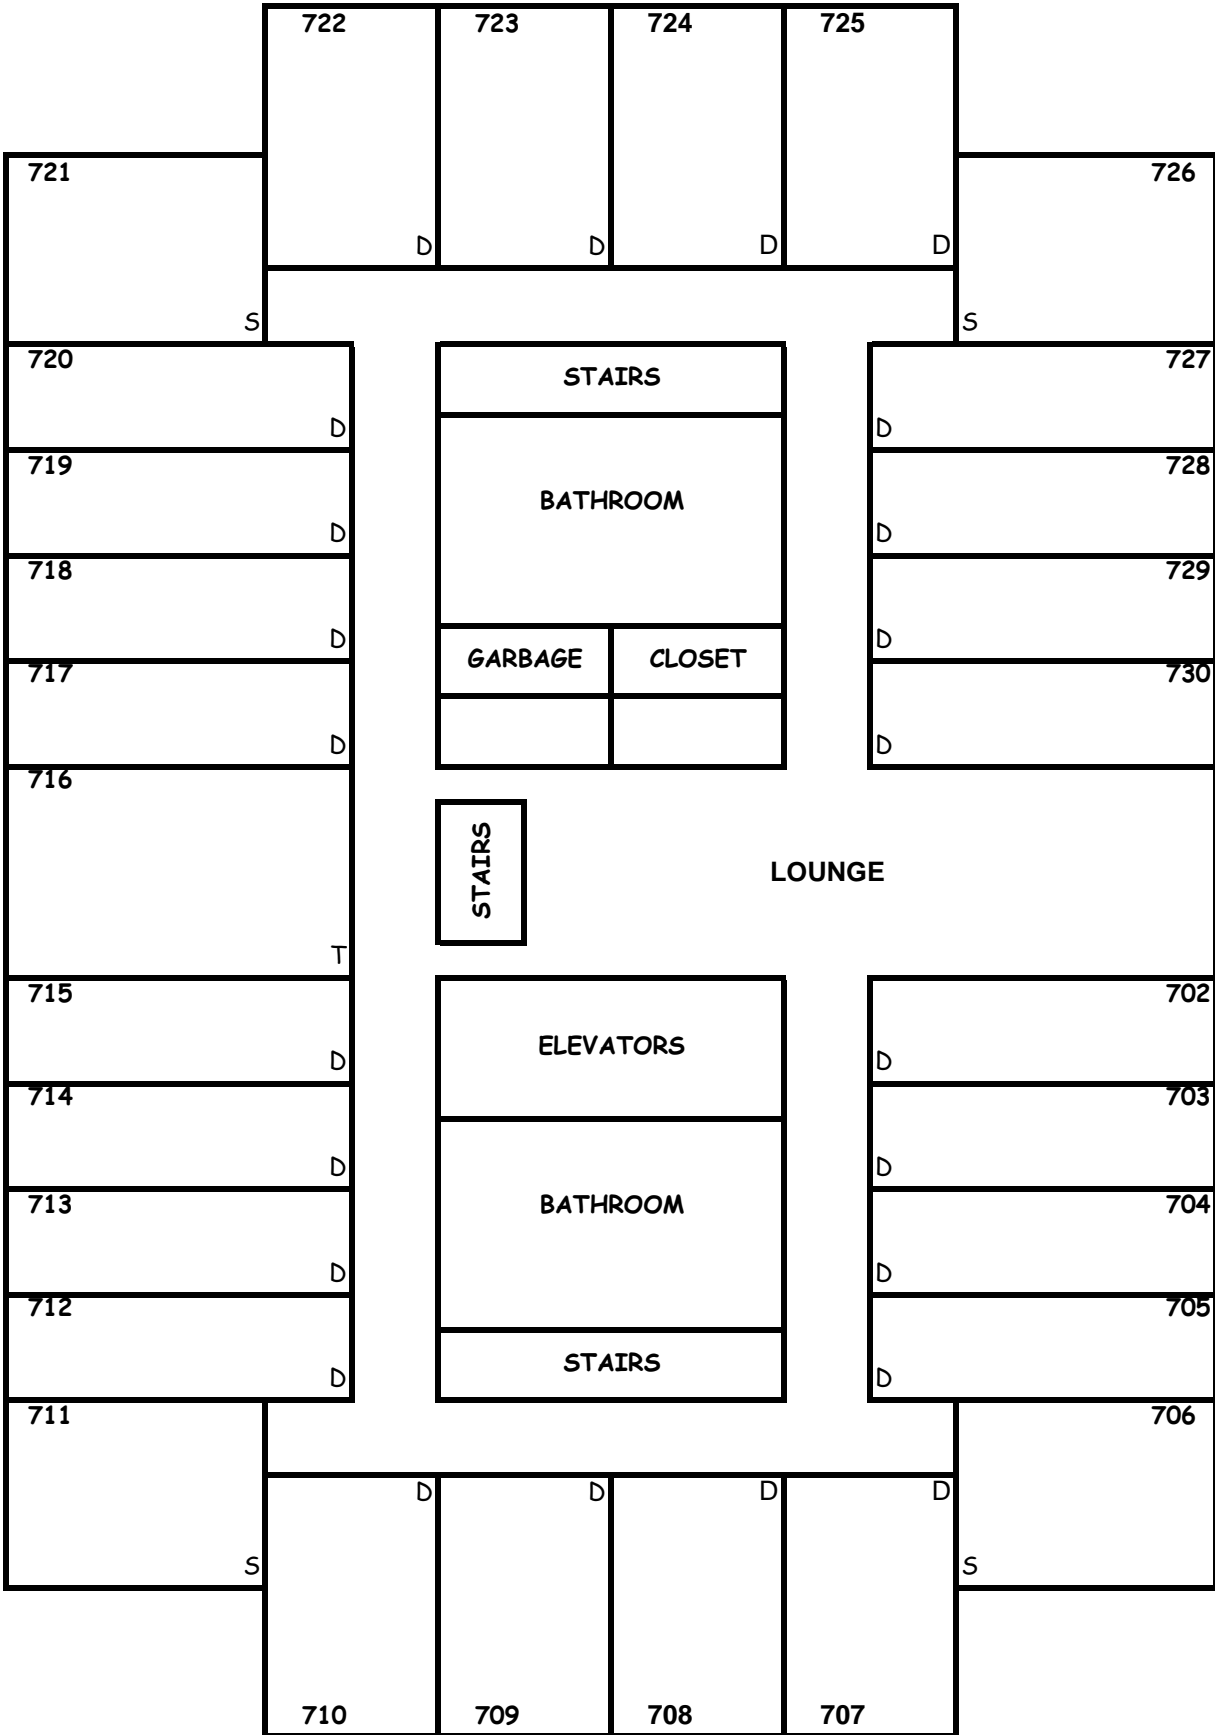

7th Floor Champagnat

(<-- LEO)

(RIVER)

(MIDRISE -->)